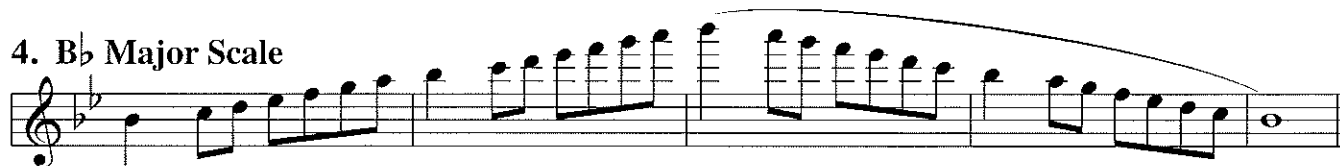

4. Bb Major Scale